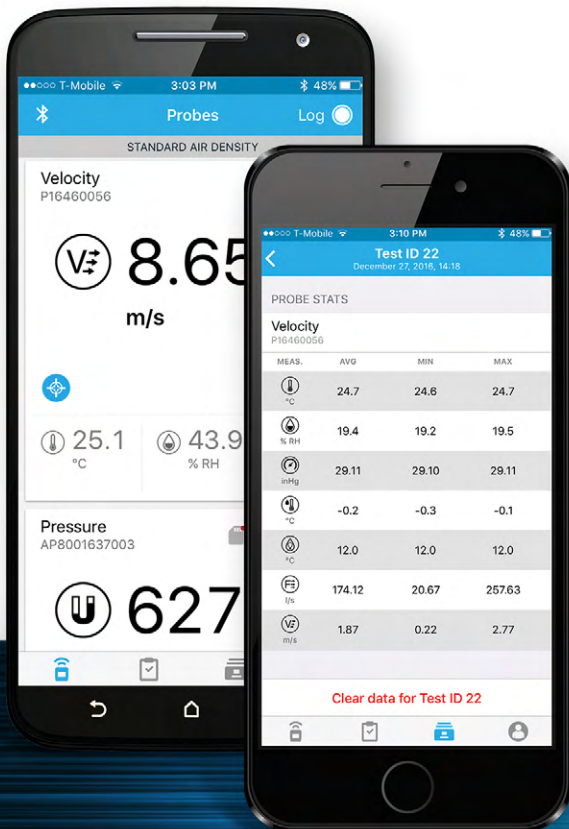

UNDERSTANDING, ACCELERATED

AirPro™

AIRPRO™ SOLUTIONS

PERFORMANCE
BEYOND MEASURE

AIRPRO™ SOLUTIONS

PERFORMANCE BEYOND MEASURE

Utilizing everyday Android and iOS smart devices, the next level of performance for ventilation test instruments has arrived. AirPro™ Solutions is comprised of wireless test instrumentation, the AirPro Mobile App, an online device manager and flexible service offerings.

AIRPRO MOBILE

AirPro Mobile, a TSI developed application software, is the heart of any AirPro Instrument. The app allows for real-time measurements to be displayed and logged on iOS or Android smart handheld devices. Unlike many other apps that only display measurements and have limited functionality, AirPro Mobile does it all and much more:

- + Simultaneous measurement, calculation, and display of readings
- + Simplified instrument setup, configuration, and operation
- + Seamless multi-data reporting
- + User-friendly interface
- + Guided workflows

WIRELESS TEST INSTRUMENTATION

The AirPro instrumentation family includes a rugged and compact micromanometer (AP800) and air velocity meter (AP500). Both devices include a barometric pressure sensor for air density correction, integrated displays, power and save buttons, and a rechargeable lithium-ion battery which is charged using a USB power cord. Choose from a suite of measurement probes for use with the AP500.