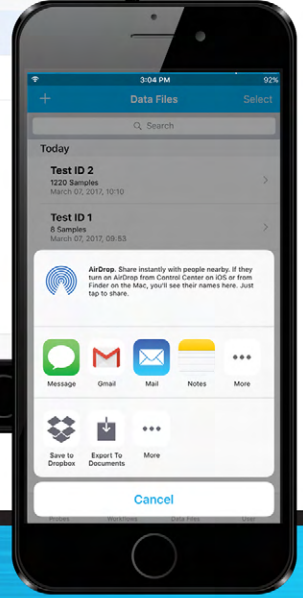

MANAGE YOUR DEVICES

Log into My TSI to manage user accounts, instruments and smart devices, with access to your latest calibration certificates.

INCREASE YOUR PRODU

SHARE YOUR DATA

With the touch of a button, AirPro Mobile allows you to quickly share measurements, photos and comments that can easily be imported into reports.

ACTIVITY

SEAMLESS CONNECTIVITY

Connect up to six instruments simultaneously to one smart device, for remote measurement display and data logging. When your mobile device goes out of range, it will automatically re-connect to the instruments once you're back in range.