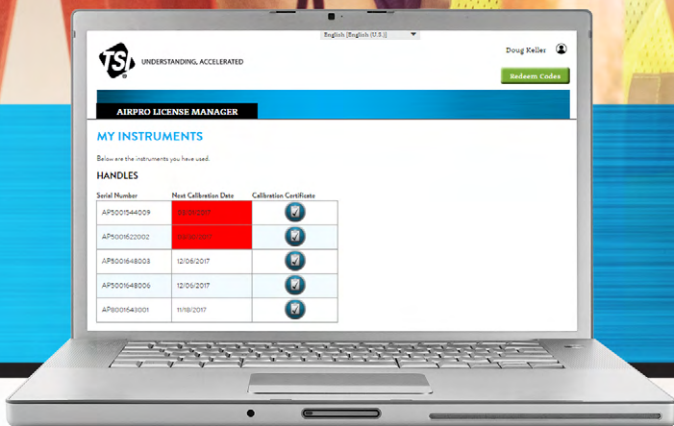

AIRPRO MOBILE

AirPro Mobile, a TSI developed application software, is the heart of any AirPro Instrument. The app allows for real-time measurements to be displayed and logged on iOS or Android smart handheld devices. Unlike many other apps that only display measurements and have limited functionality, AirPro Mobile does it all and much more:

- + Simultaneous measurement, calculation, and display of readings
- + Simplified instrument setup, configuration, and operation
- + Seamless multi-data reporting
- + User-friendly interface
- + Guided workflows

WIRELESS TEST INSTRUMENTATION

The AirPro instrumentation family includes a rugged and compact micromanometer (AP800) and air velocity meter (AP500). Both devices include a barometric pressure sensor for air density correction, integrated displays, power and save buttons, and a rechargeable lithium-ion battery which is charged using a USB power cord. Choose from a suite of measurement probes for use with the AP500.