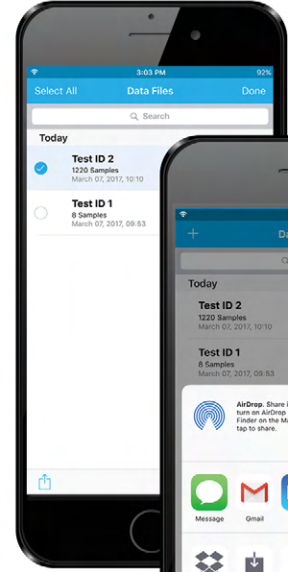

MANAGE YOUR DEVICES

Log into My TSI to manage user accounts, instruments and smart devices, with access to your latest calibration certificates.

INCREASE YOUR PRODU

SHARE YOUR DATA

With the touch of a button, AirPro Mobile allows you to quickly share measurements, photos and comments that can easily be imported into reports.

ACTIVITY

SEAMLESS CONNECTIVITY

Connect up to six instruments simultaneously to one smart device, for remote measurement display and data logging. When your mobile device goes out of range, it will automatically re-connect to the instruments once you're back in range.