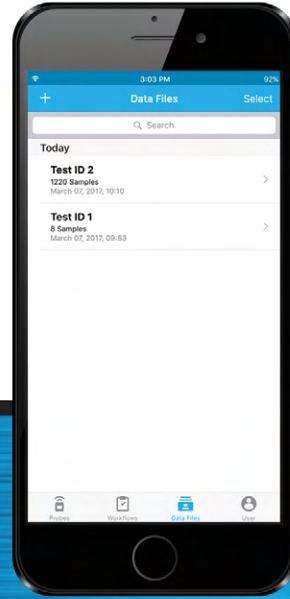

MANAGE YOUR DEVICES

Log into My TSI to manage user accounts, instruments and smart devices, with access to your latest calibration certificates.

INCREASE YOUR PRODU

SHARE YOUR DATA

With the touch of a button, AirPro Mobile allows you to quickly share measurements, photos and comments that can easily be imported into reports.

ACTIVITY

SEAMLESS CONNECTIVITY

Connect up to six instruments simultaneously to one smart device, for remote measurement display and data logging. When your mobile device goes out of range, it will automatically re-connect to the instruments once you're back in range.